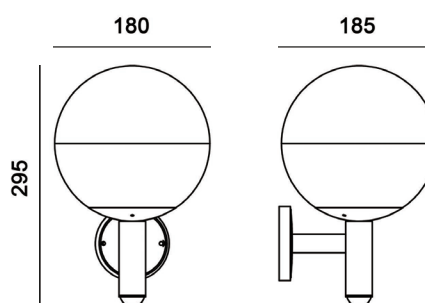

## TECHNICAL DATA

## TYPE

Professional LED for Exterior Lighting.

Model:	Tiffany
Format:	Round
Location:	Exterior
Wattage:	12W
Materials:	Aluminium
Led Color:	3000K / 4000K / 6500K
Product Dimension:	295*185*180mm
IP Code:	54
Fixation:	Wall
CRI :	80
Lumen Output:	1200LM
Frequency:	50/60 Hz
Beam Angle:	L°

## DIMENSION DRAW

**OUTDOOR**